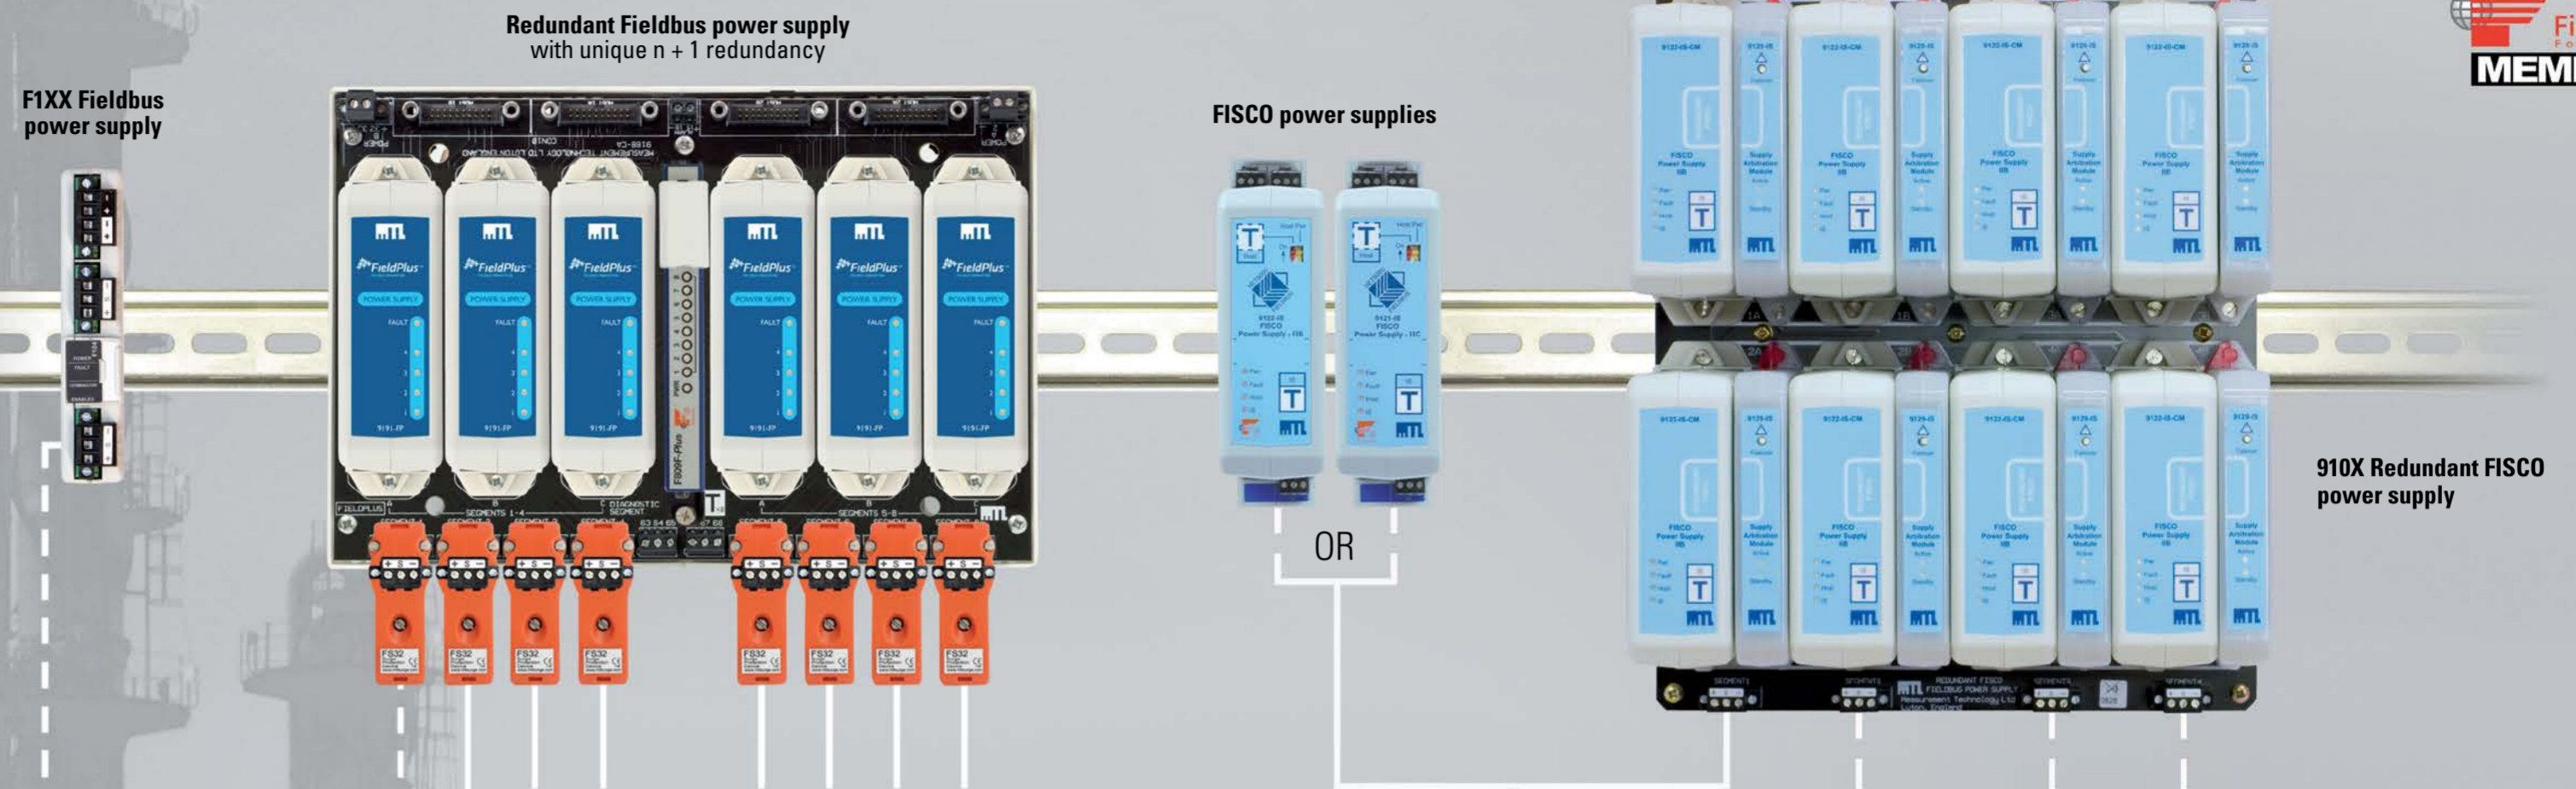

Access all areas for fieldbus

Eaton's simple, high reliability MTL fieldbus network products complete the infrastructure between the device and the control system

CROUSE-HINDS
SERIES

SAFE AREA/ZONE 2/DIVISION 2

Ex ic Adapter allowing fully certified connections to field devices

OR OR

Megablock with pluggable trunk and spur protection

Short-circuit and surge protected spurs to field instruments

Short-circuit protected spurs to field instruments

ZONE 1

Megablock Ex me with Spurguard™

Short-circuit protected spurs to field instruments

Fieldbus barrier

ZONE 1/DIVISION 1

Process JB and IS Megablock with Spurguard™

Intrinsically safe short-circuit protected spurs to field instruments