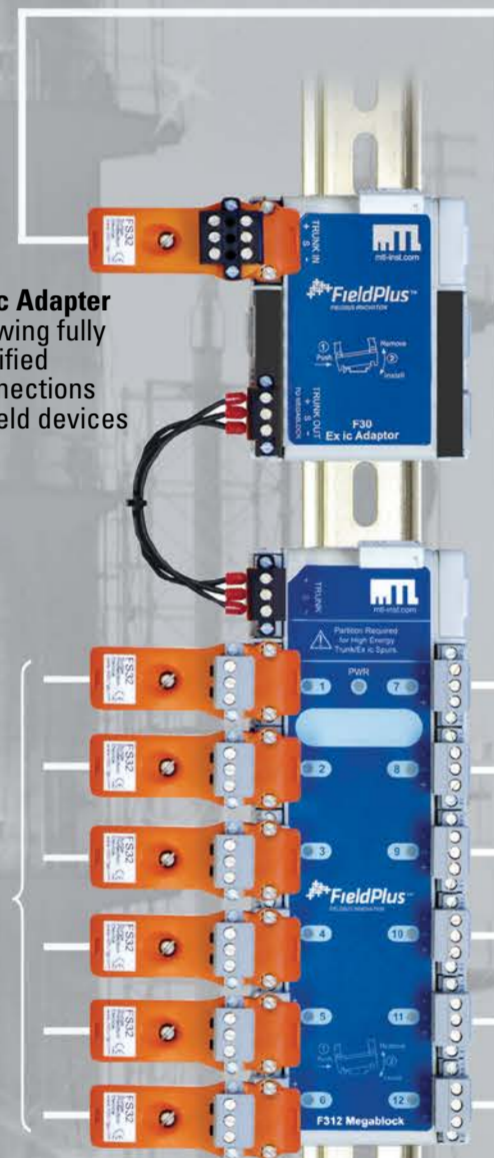

Access all areas for fieldbus

Eaton's simple, high reliability MTL fieldbus network products complete the infrastructure between the device and the control system

CROUSE-HINDS
SERIES

SAFE AREA/ZONE 2/DIVISION 2

Ex ic Adapter allowing fully certified connections to field devices

OR OR

Megablock with pluggable trunk and spur protection

Short-circuit and surge protected spurs to field instruments

Short-circuit protected spurs to field instruments

ZONE 1

Megablock Ex me with Spurguard™

Short-circuit protected spurs to field instruments

Fieldbus barrier

ZONE 1/DIVISION 1

Process JB and IS Megablock with Spurguard™

Intrinsically safe short-circuit protected spurs to field instruments