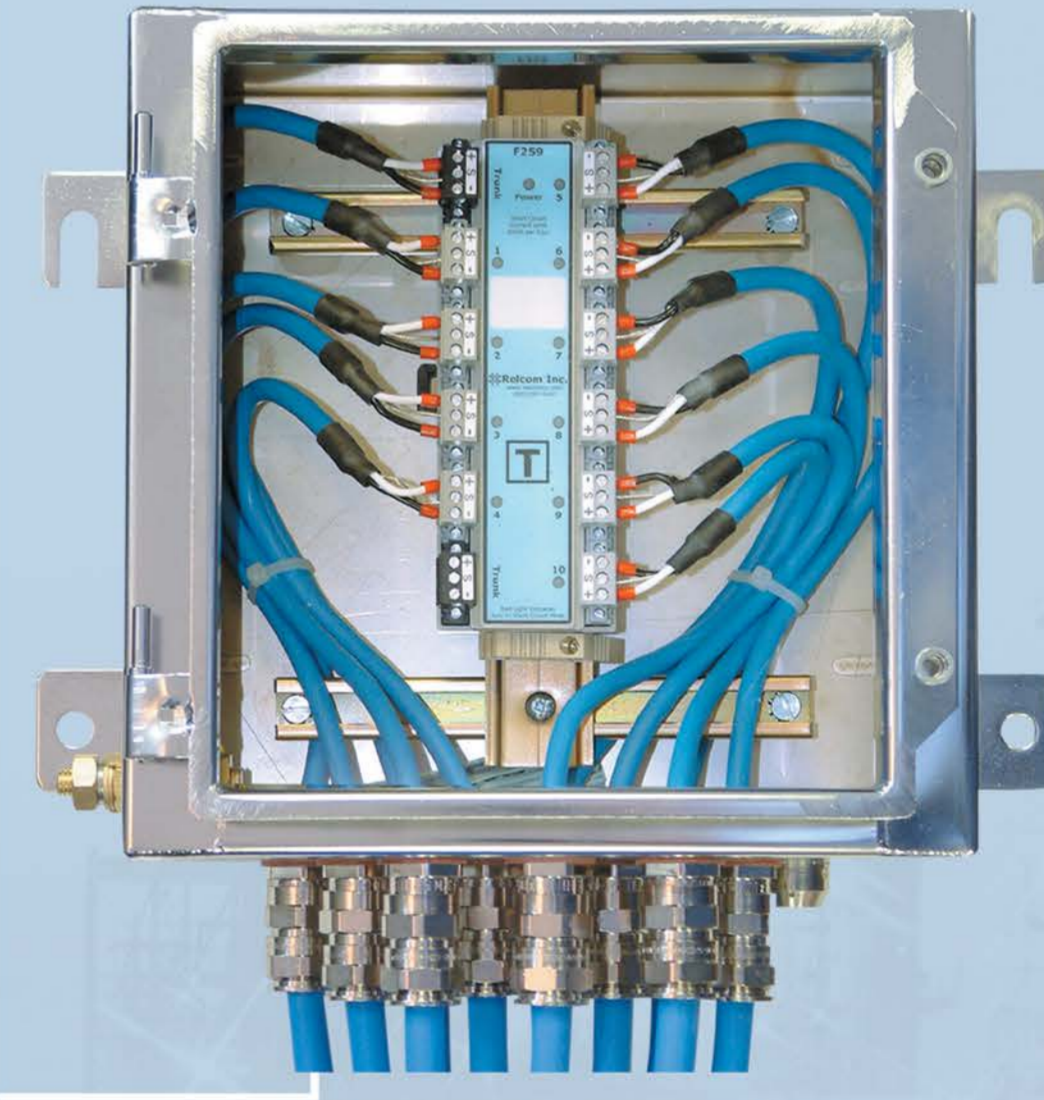

Access all areas for fieldbus

Eaton's simple, high reliability MTL fieldbus network products complete the infrastructure between the device and the control system

CROUSE-HINDS
SERIES

SAFE AREA/ZONE 2/DIVISION 2

Ex ic Adapter allowing fully certified connections to field devices

OR OR

Megablock with pluggable trunk and spur protection

Short-circuit and surge protected spurs to field instruments

Short-circuit protected spurs to field instruments

ZONE 1

Megablock Ex me with Spurguard™

Short-circuit protected spurs to field instruments

Fieldbus barrier

ZONE 1/DIVISION 1

Process JB and IS Megablock with Spurguard™

Intrinsically safe short-circuit protected spurs to field instruments