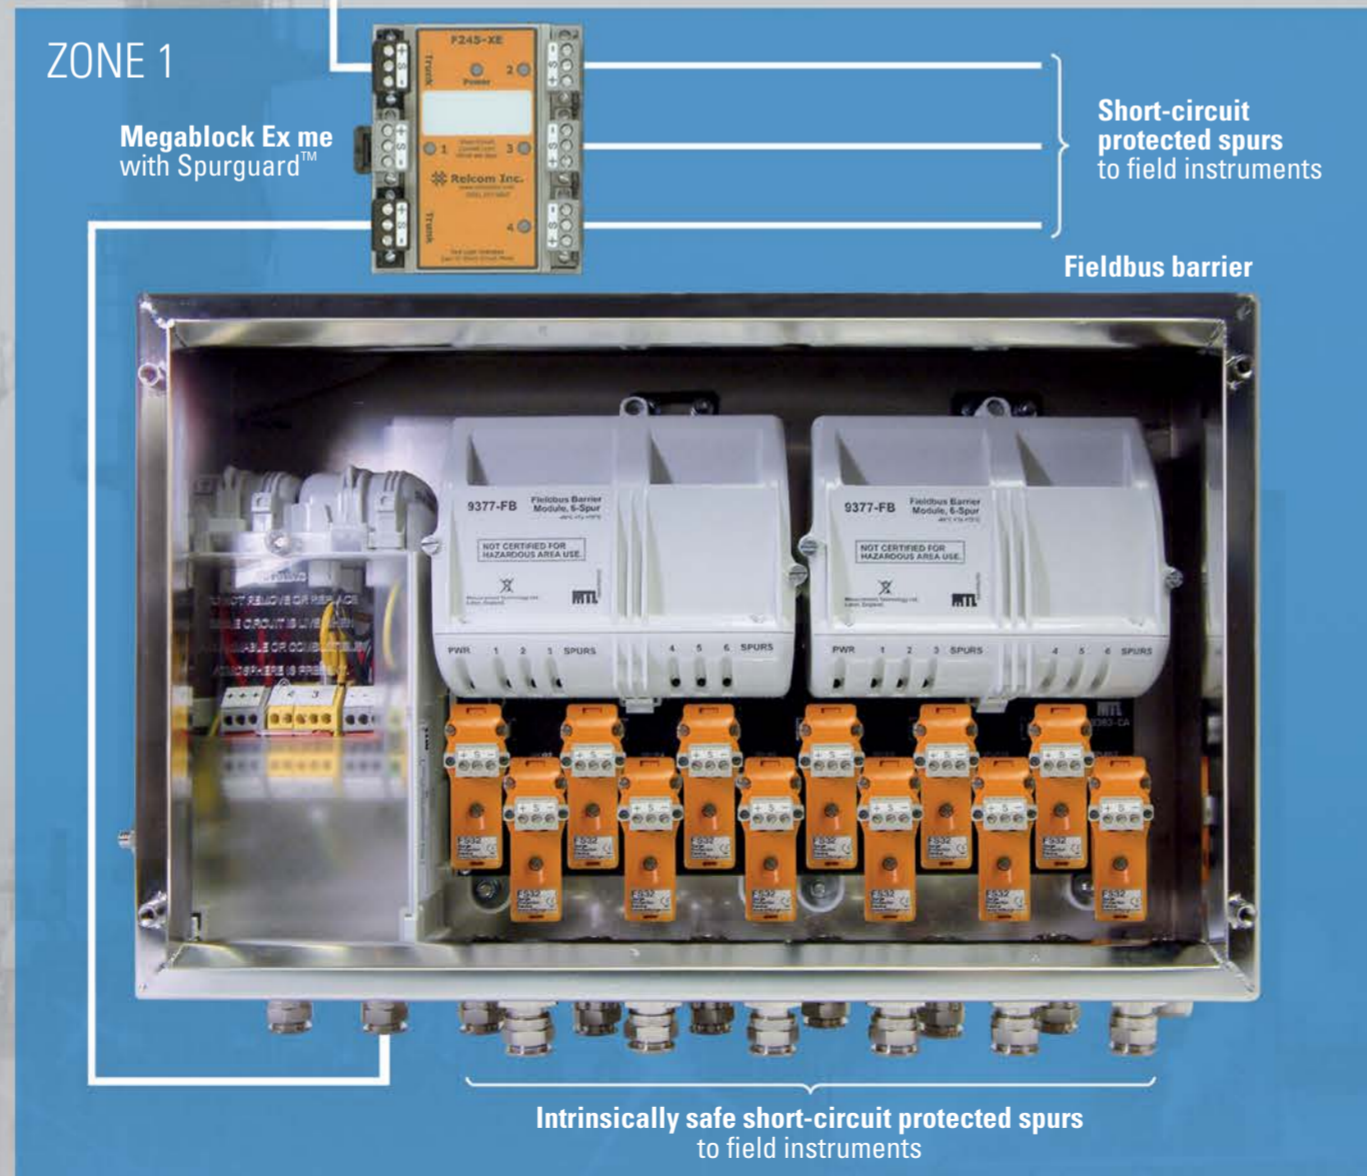

Access all areas for fieldbus

Eaton's simple, high reliability MTL fieldbus network products complete the infrastructure between the device and the control system

CROUSE-HINDS
SERIES

SAFE AREA/ZONE 2/DIVISION 2

Ex ic Adapter allowing fully certified connections to field devices

OR OR

Megablock with pluggable trunk and spur protection

Short-circuit and surge protected spurs to field instruments

Short-circuit protected spurs to field instruments

ZONE 1

Megablock Ex me with Spurguard™

Short-circuit protected spurs to field instruments

Fieldbus barrier

ZONE 1/DIVISION 1

Process JB and IS Megablock with Spurguard™

Intrinsically safe short-circuit protected spurs to field instruments