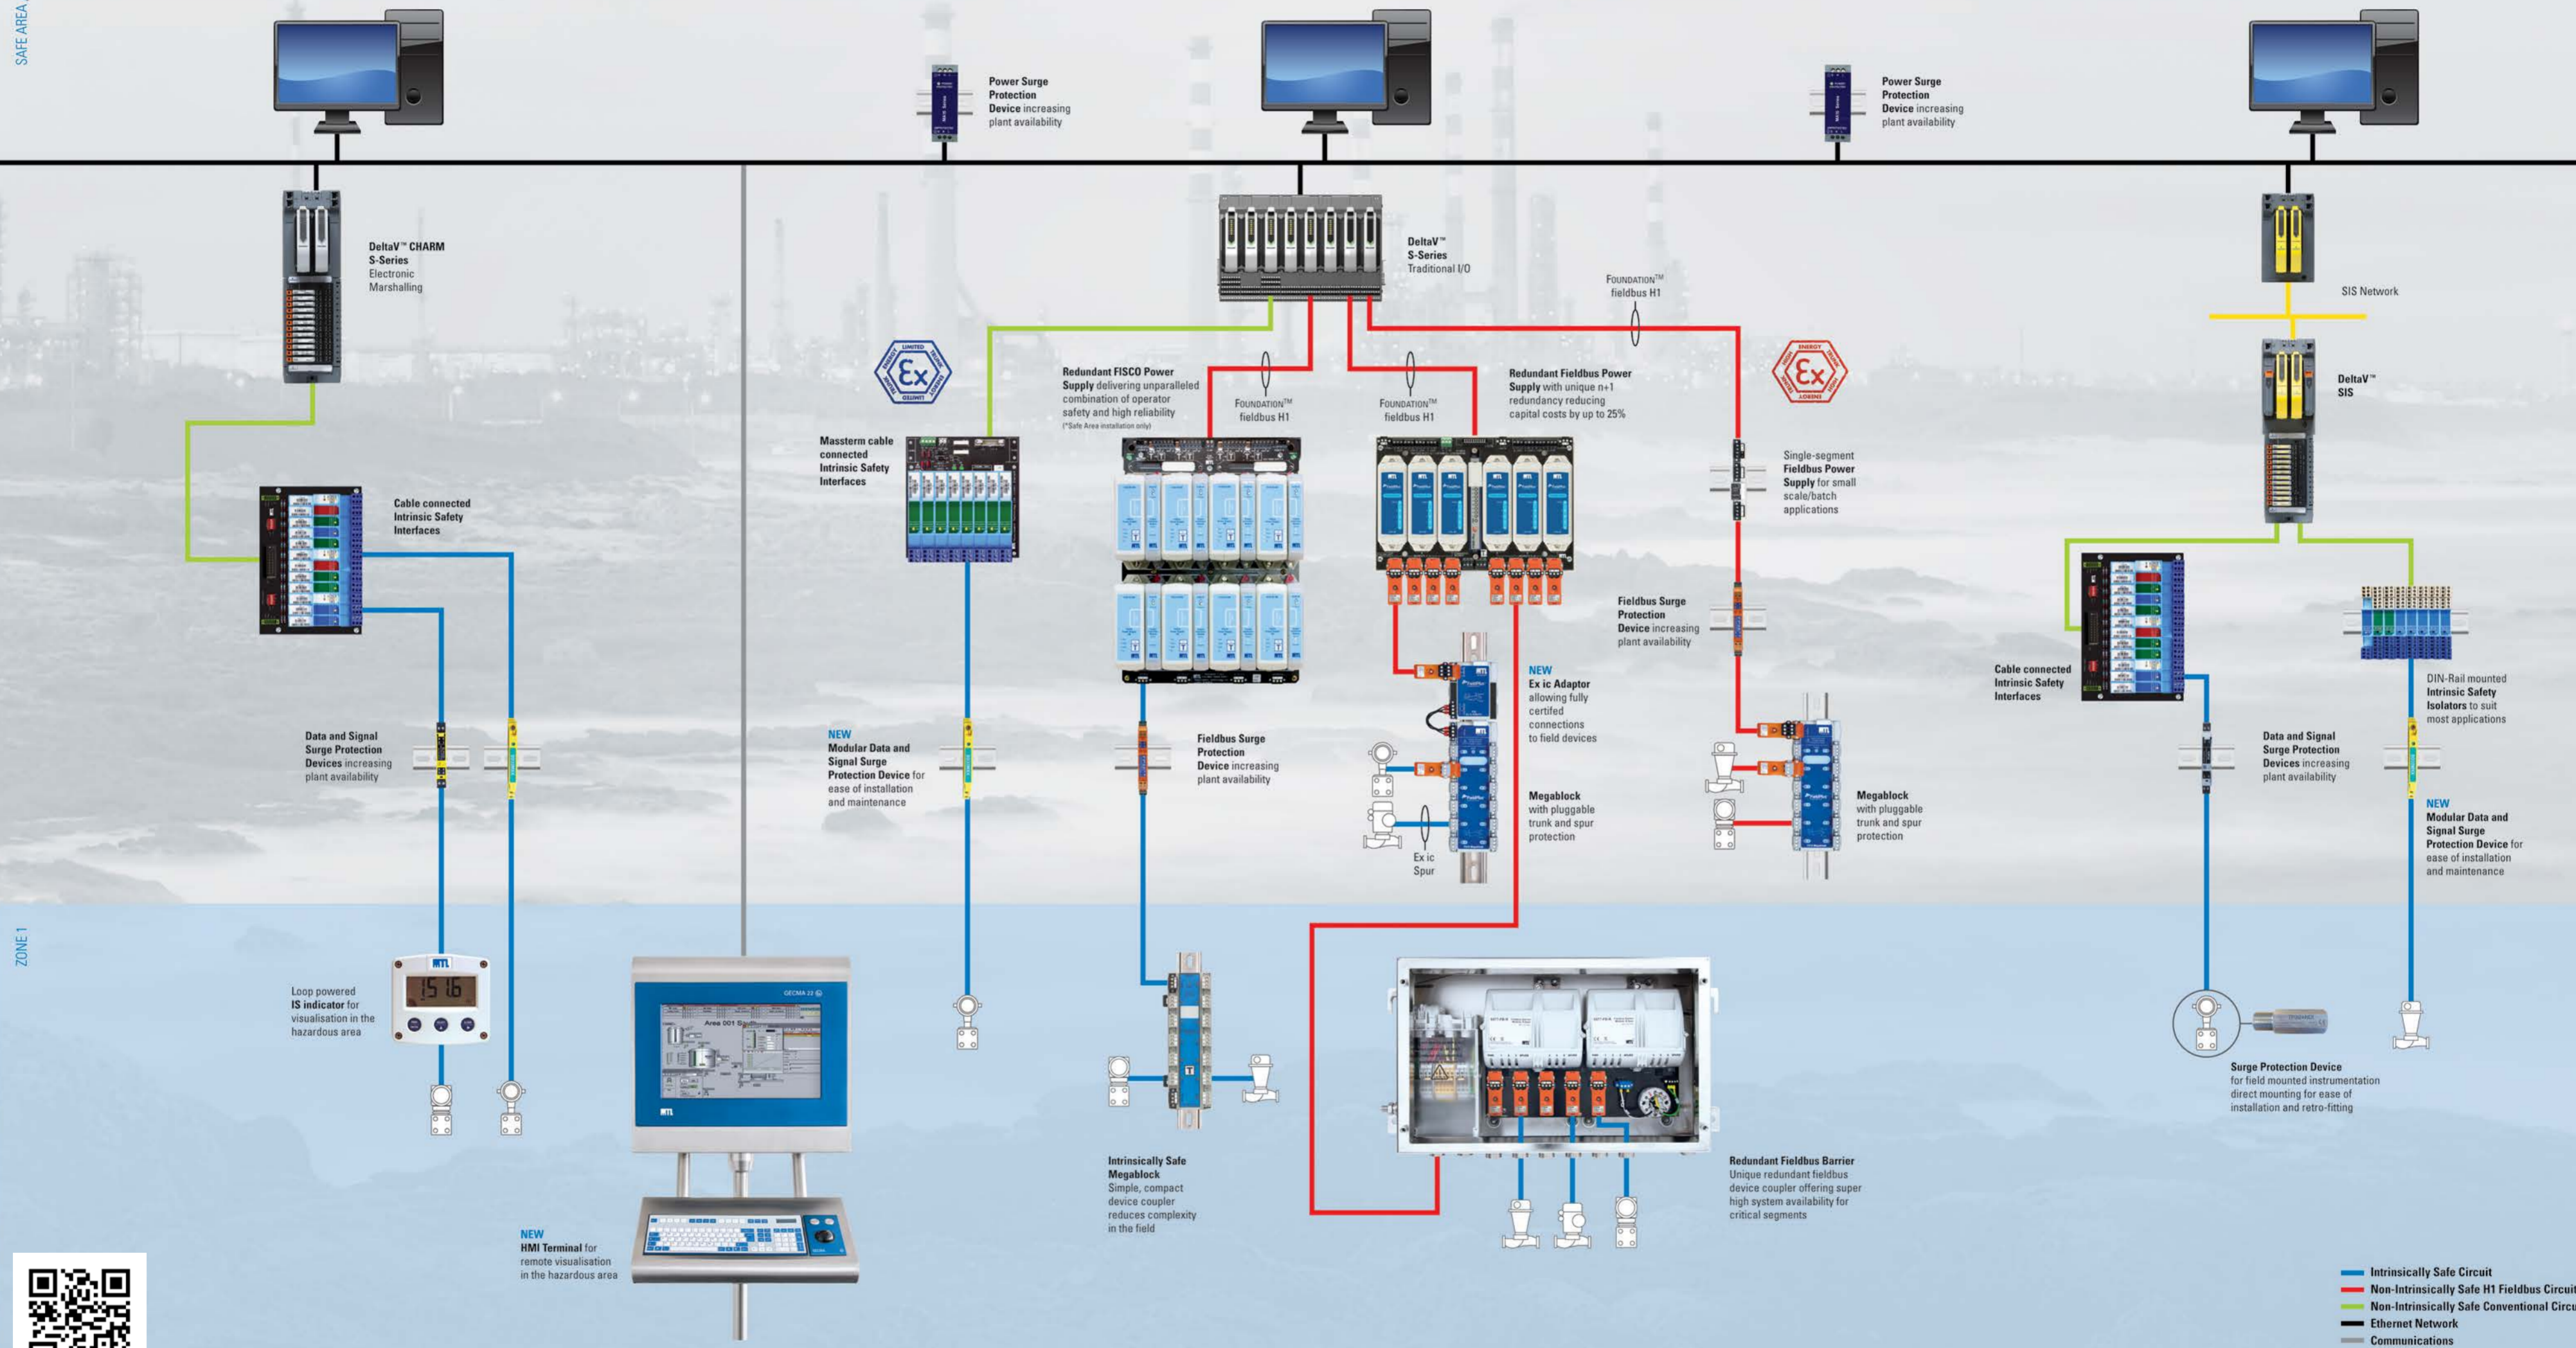

SAFE AREA / ZONE 2*

ZONE 1

Eaton Electric Limited,
Great Marlings, Butterfield, Luton, Beds, LU2 8DL, UK.
Tel: +44 (0)1582 723633
Fax: +44 (0)1582 422283

AUSTRALIA
Tel: +61 1300 308 374
Fax: +61 1300 308 463