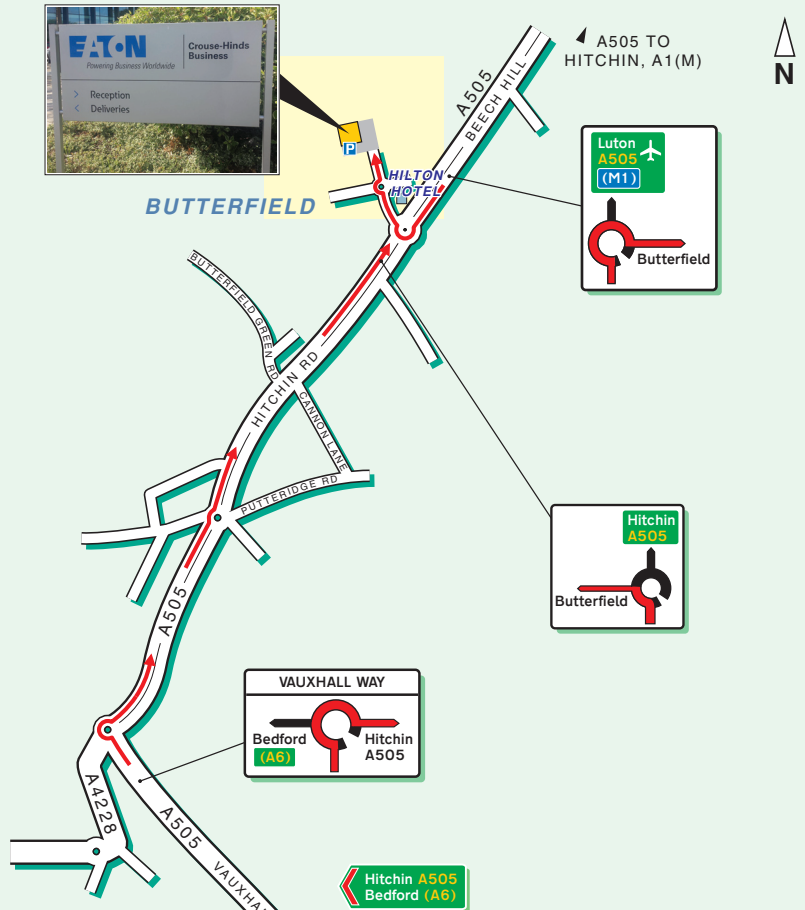

Powering Business Worldwide

Eaton Electric Limited

Great Marlings, Butterfield
Luton LU2 8DL, United Kingdom

Tel: +44 (0)1582 723633
Fax: +44 (0)1582 422283
www.mtl-inst.com
mtlenquiry@eaton.com

Public Transport

By Rail, Luton Station
Approximately 5 - 10 minutes taxi ride away.
For information on train operators and times phone
National Rail Enquiries on 0845 7484950

By Air, London Luton Airport
Approximately 5 - 10 minutes taxi ride away.

© Give Way Mapping 2015 Tel: 0191 482 0696 © Crown Copyright. PU 100023755.