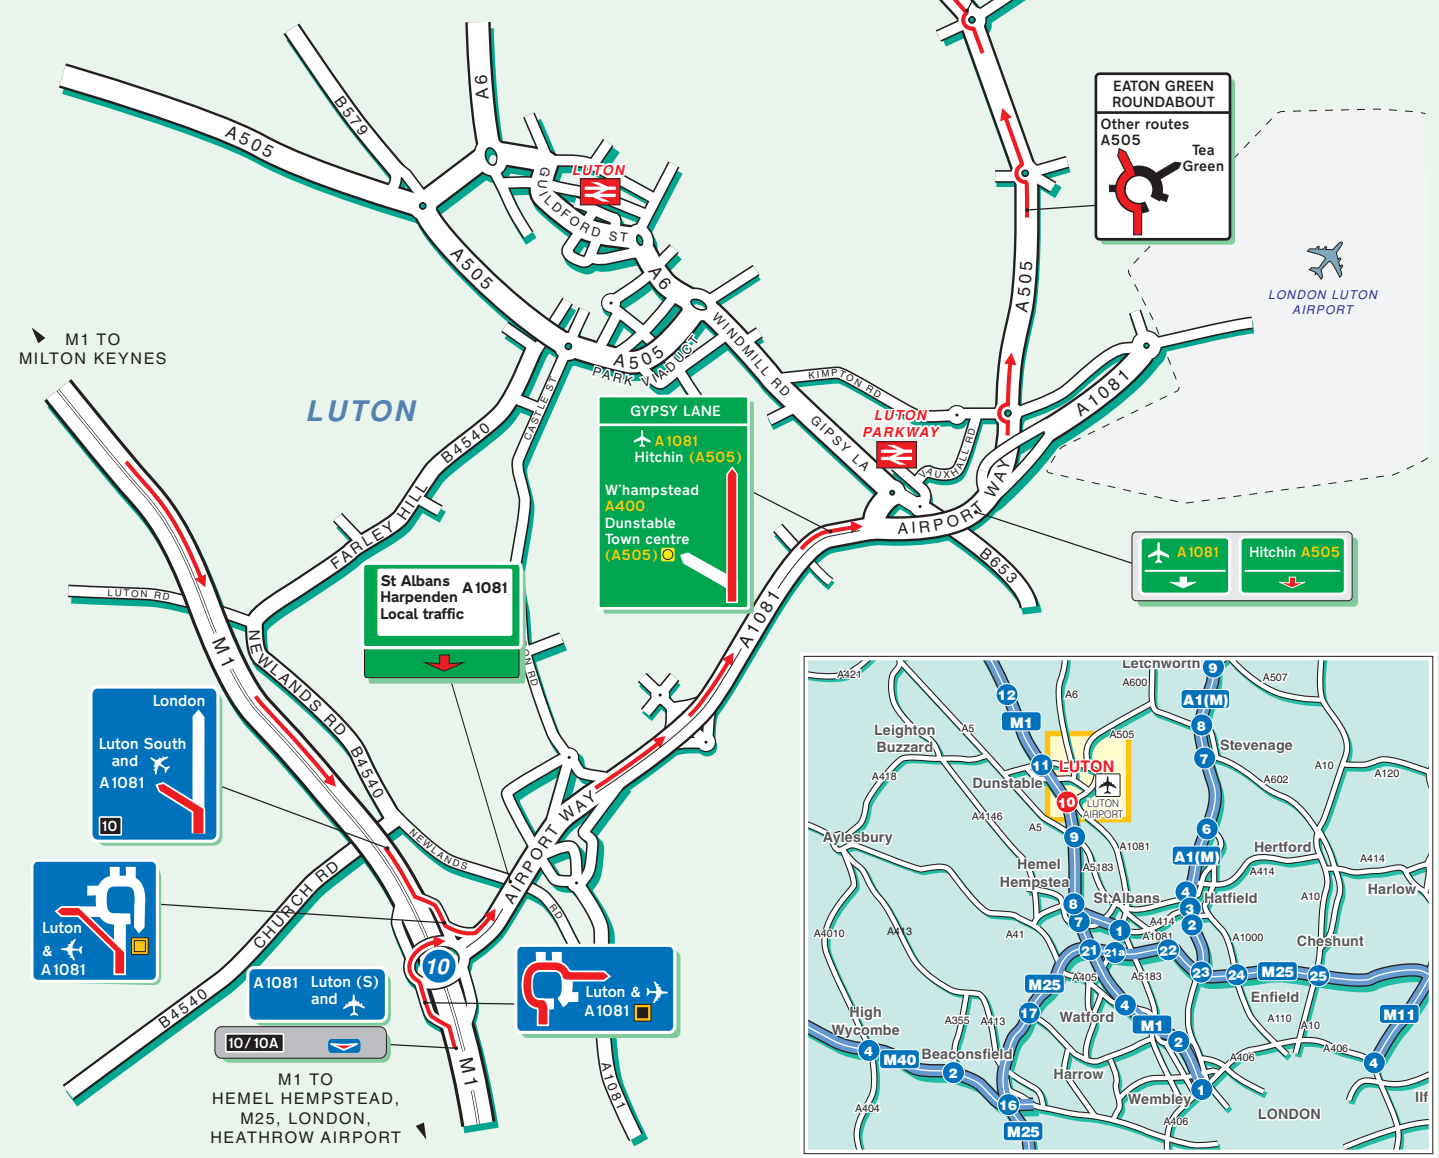

By Rail, Luton Station
Approximately 5 - 10 minutes taxi ride away.
For information on train operators and times phone
National Rail Enquiries on 0845 7484950

By Air, London Luton Airport
Approximately 5 - 10 minutes taxi ride away.

© Give Way Mapping 2015 Tel: 0191 482 0696 © Crown Copyright. PU 100023755.