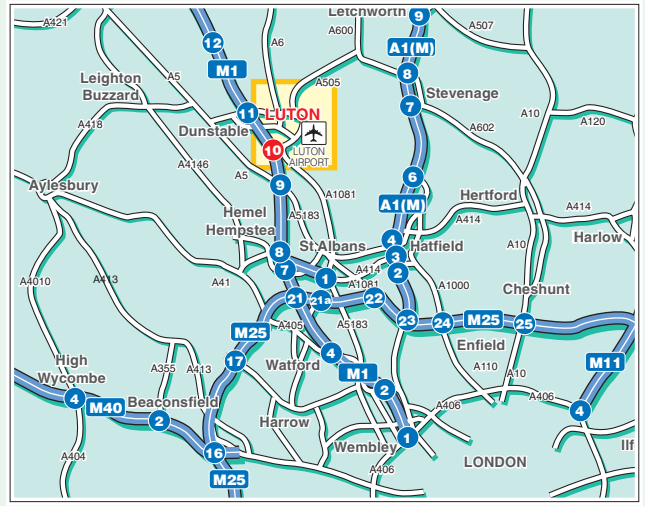

Powering Business Worldwide

Eaton Electric Limited

Great Marlings, Butterfield
Luton LU2 8DL, United Kingdom

Tel: +44 (0)1582 723633
Fax: +44 (0)1582 422283
www.mtl-inst.com
mtlenquiry@eaton.com

Public Transport

By Rail, Luton Station
Approximately 5 - 10 minutes taxi ride away.
For information on train operators and times phone
National Rail Enquiries on 0845 7484950

By Air, London Luton Airport
Approximately 5 - 10 minutes taxi ride away.

© Give Way Mapping 2015 Tel: 0191 482 0696 © Crown Copyright. PU 100023755.